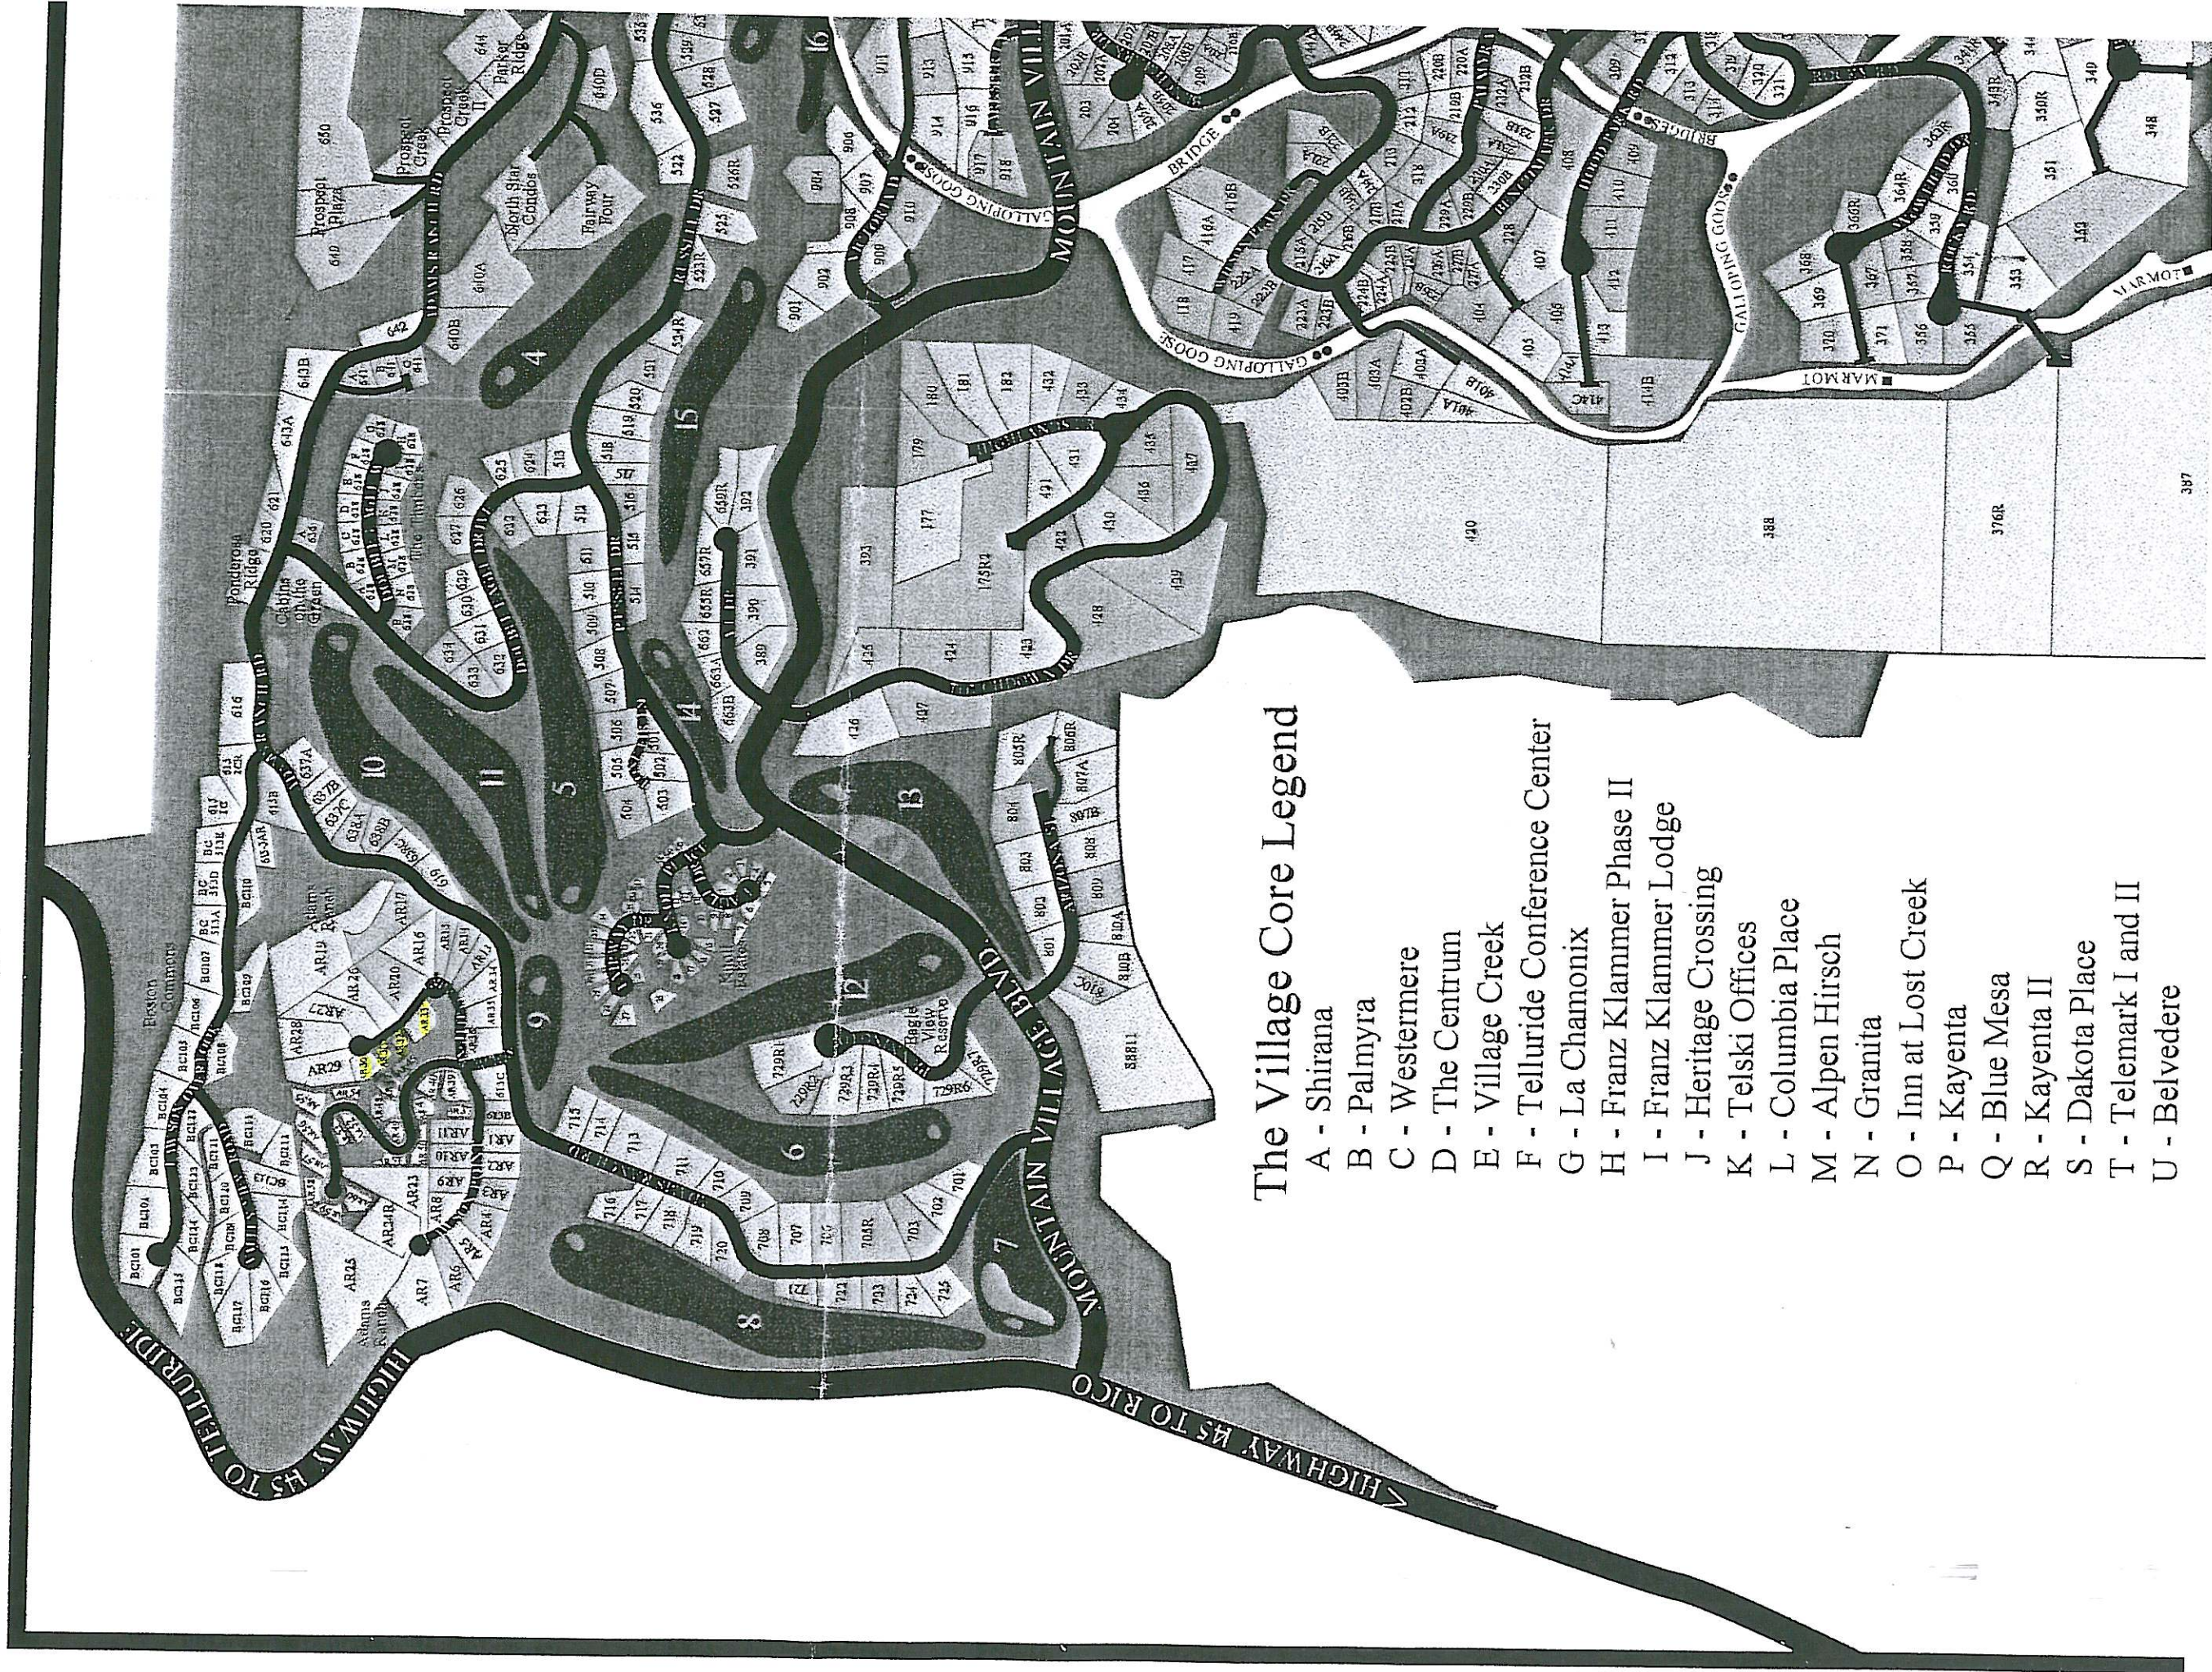

Cam owns
 House built 1945
 Decant for 1947
 271

The Village Core Legend

- A - Shirana
- B - Palmyra
- C - Westermere
- D - The Centrum
- E - Village Creek
- F - Telluride Conference Center
- G - La Chamonix
- H - Franz Klammer Phase II
- I - Franz Klammer Lodge
- J - Heritage Crossing
- K - Telski Offices
- L - Columbia Place
- M - Alpen Hirsch
- N - Granita
- O - Inn at Lost Creek
- P - Kayenta
- Q - Blue Mesa
- R - Kayenta II
- S - Dakota Place
- T - Telemark I and II
- U - Belvedere